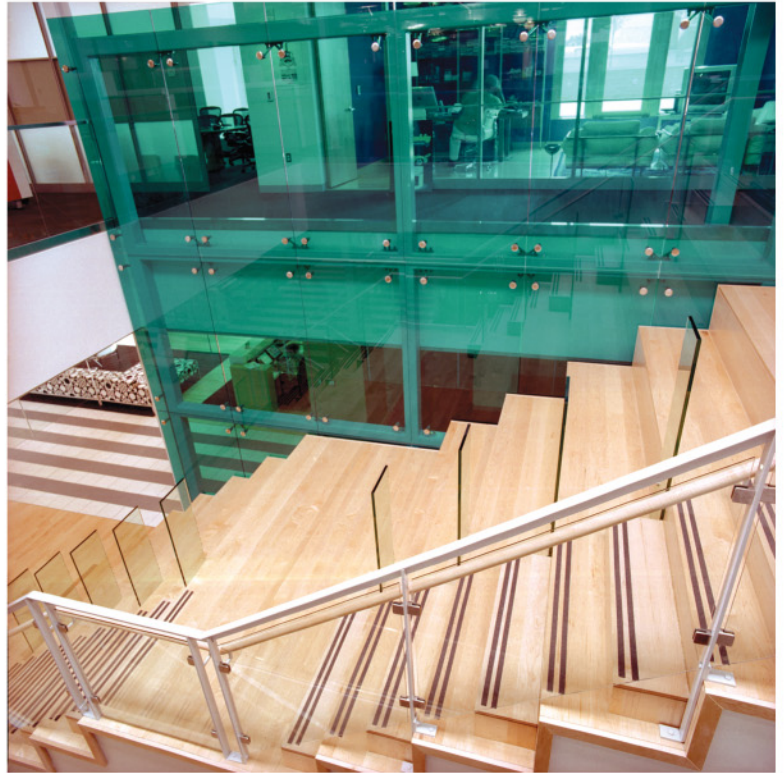

DIVIDER WALLS & PARTITIONS

Nothing makes a space feel as open as when a glass wall unit or partition is in place. It creates that clean flowing freedom that is critical in today's fast paced business world.

We specialize in the rail systems that hold the glass in place, providing, tempering and shipping the glass to any location. The decorative applications to the glass are completed in house by our own artisans.

Providing such features as blasting, carving, shading & other techniques that are used in decorative glass applications.

Mccan Erickson laminated color film glass wall

CUDA
ARCHITECTURAL GLASS

compuware conference room wall